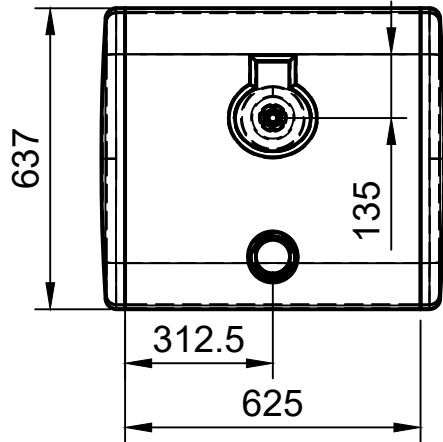

A (1:8)

1/2" MALE-FEMALE TREAD

MERCEDES OEM: A9424700101 - A3754701201 - A9414701401
STEEL GALVANIZED: A3754702001 - A3754704701

KOCAELİ METAL DEPO
+902623711442-46
gokhan.tunali@kmd.com.tr
www.kmd.com.tr

TITLE:
554X637X725 MERCEDES FUEL TANK

PRODUCT CODE: 5664072501	DATE:	LITER: 230 L
-----------------------------	-------	-----------------

DRAWN :	MATERIAL:		
APPROVED:	WEIGHT :	DWG NO: 56640007F	
CUSTOMER:	SCALE : 1:16	SHEET 1 OF 1	A4